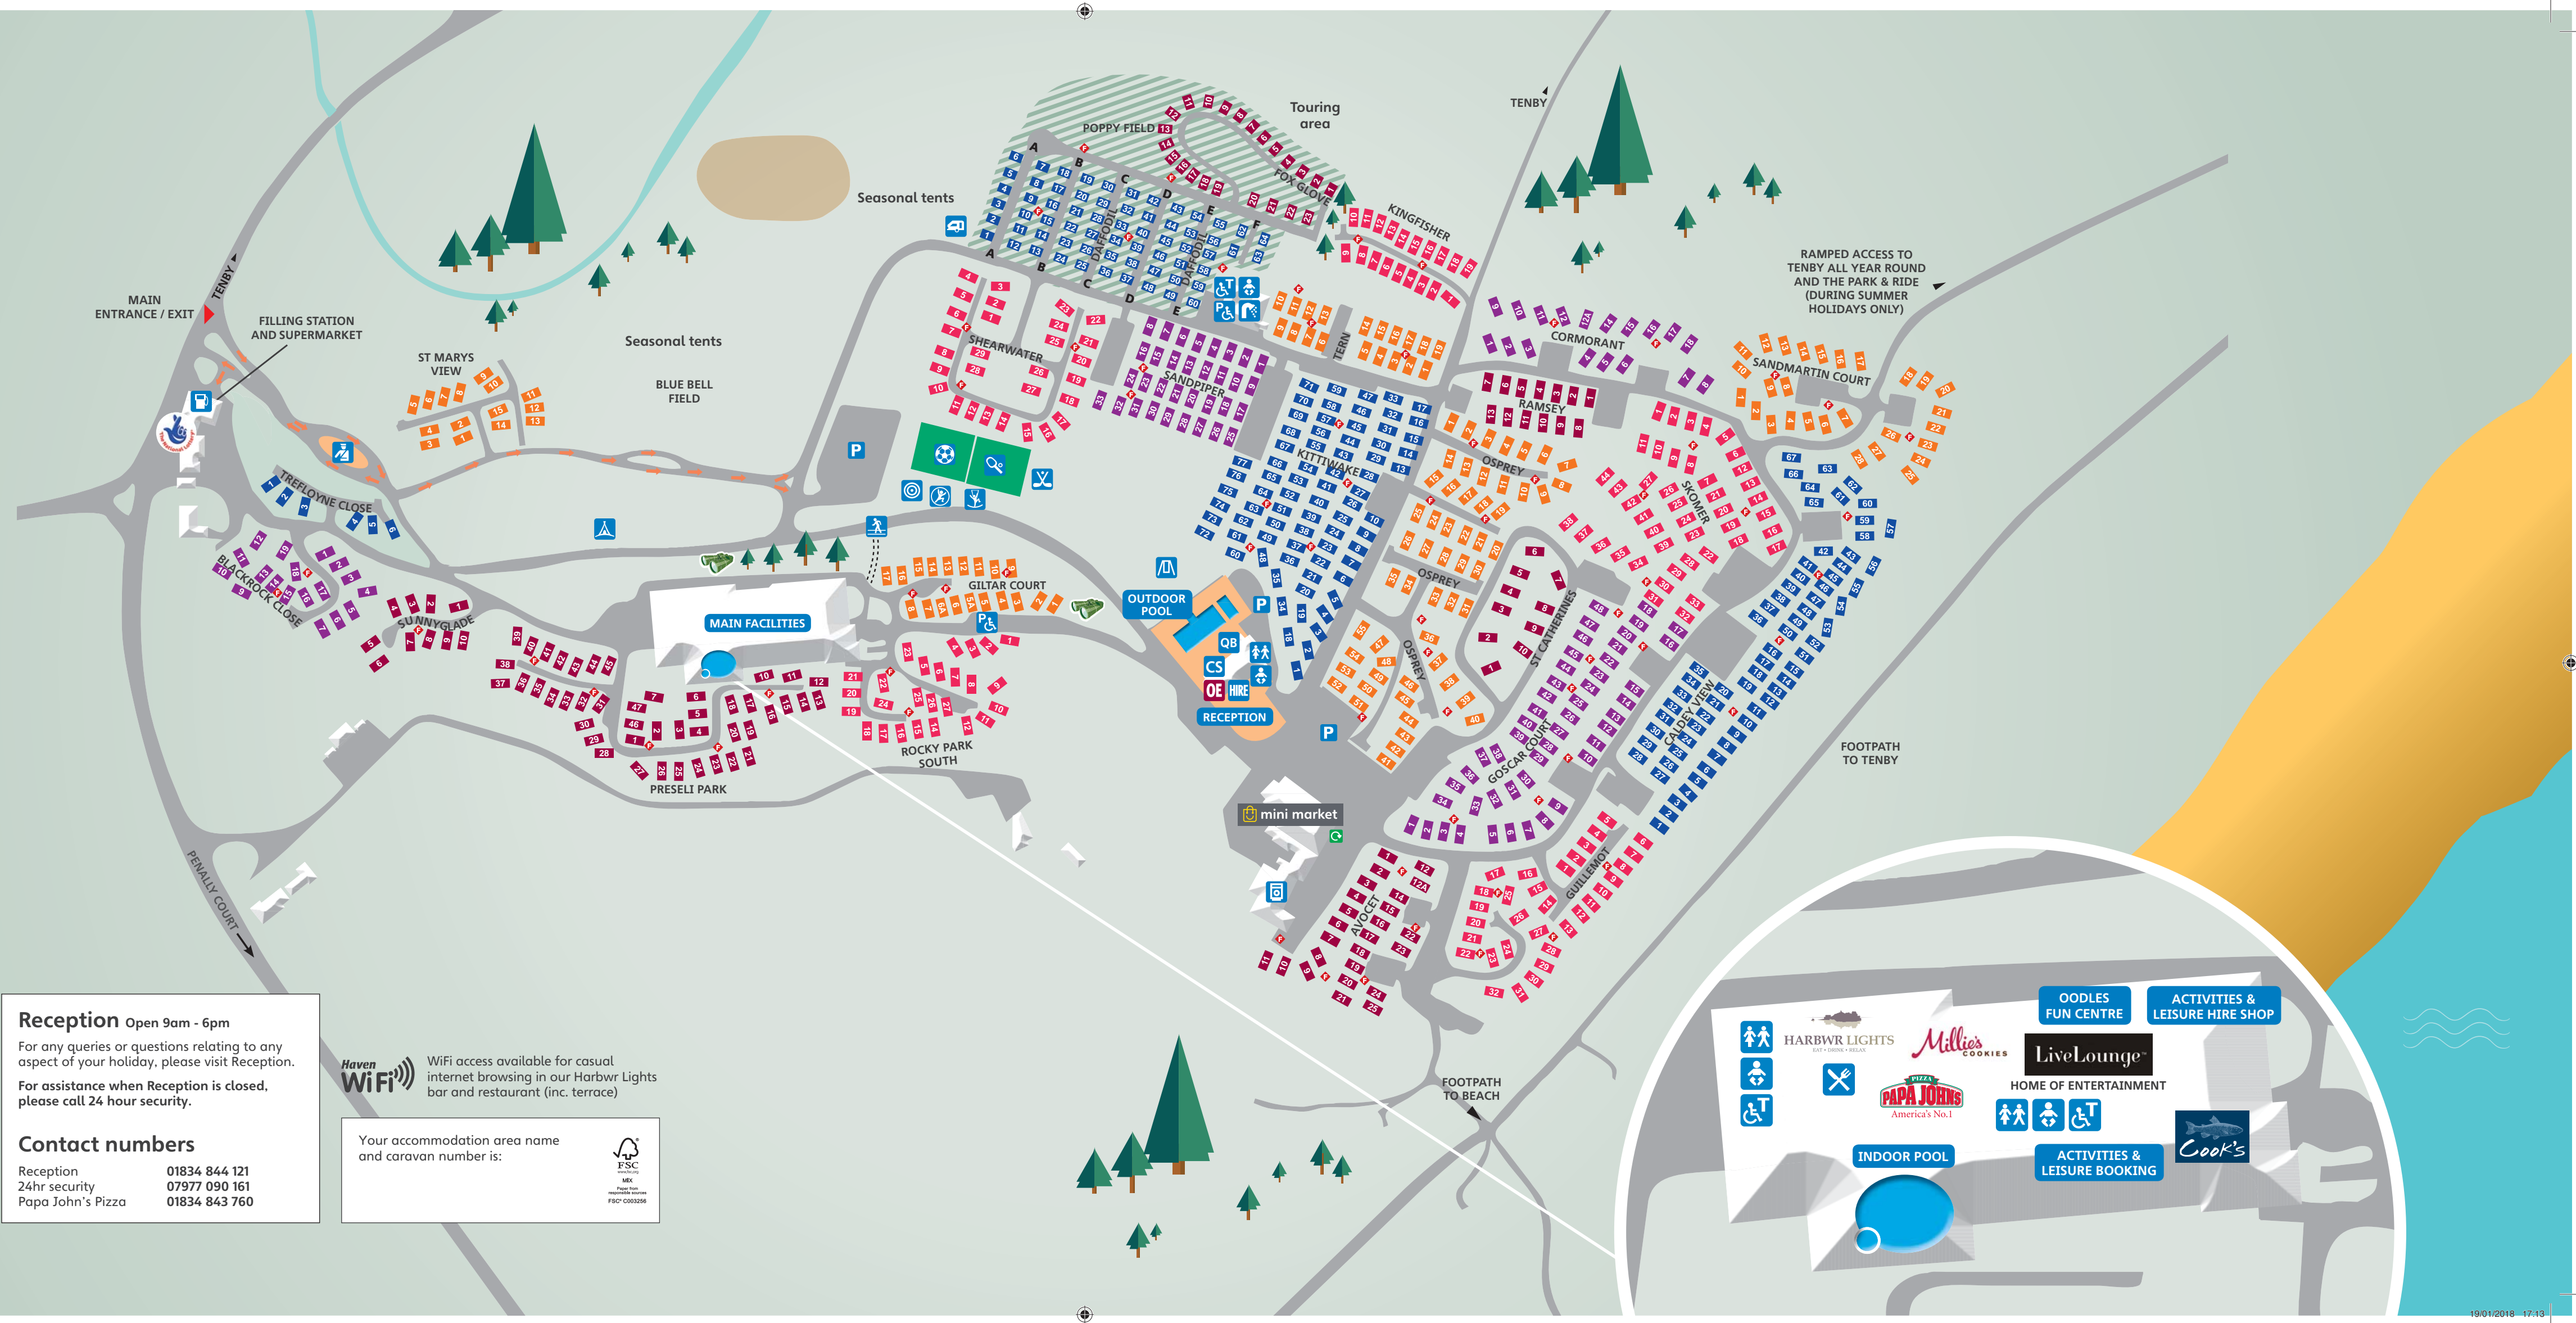

# Map key

## Activities and leisure

- CHILDREN'S PLAY AREA
- ACTIVITY RANGE
- BUNGEE TRAMPOLINES
- CRAZY GOLF
- SPORTS COURT
- TENNIS COURT
- WATER WALKERZ POOL
- NATURE ROCKZ TEEPEE
- HISTORIC LIME KILNS

Your accommodation area name and caravan number is:

This inset map provides a detailed view of the central facilities area, including:
 

- HARBWR LIGHTS (Eat + Drink + Relax)
- MILLIE'S COOKIES
- PAPA JOHN'S (America's No.1)
- LIVELOUNGE (HOME OF ENTERTAINMENT)
- COOK'S
- INDOOR POOL
- ODDLES FUN CENTRE
- ACTIVITIES & LEISURE HIRE SHOP
- ACTIVITIES & LEISURE BOOKING
- TOILETS
- DISABLED PARKING
- TOURING TOILET AND SHOWER BLOCK